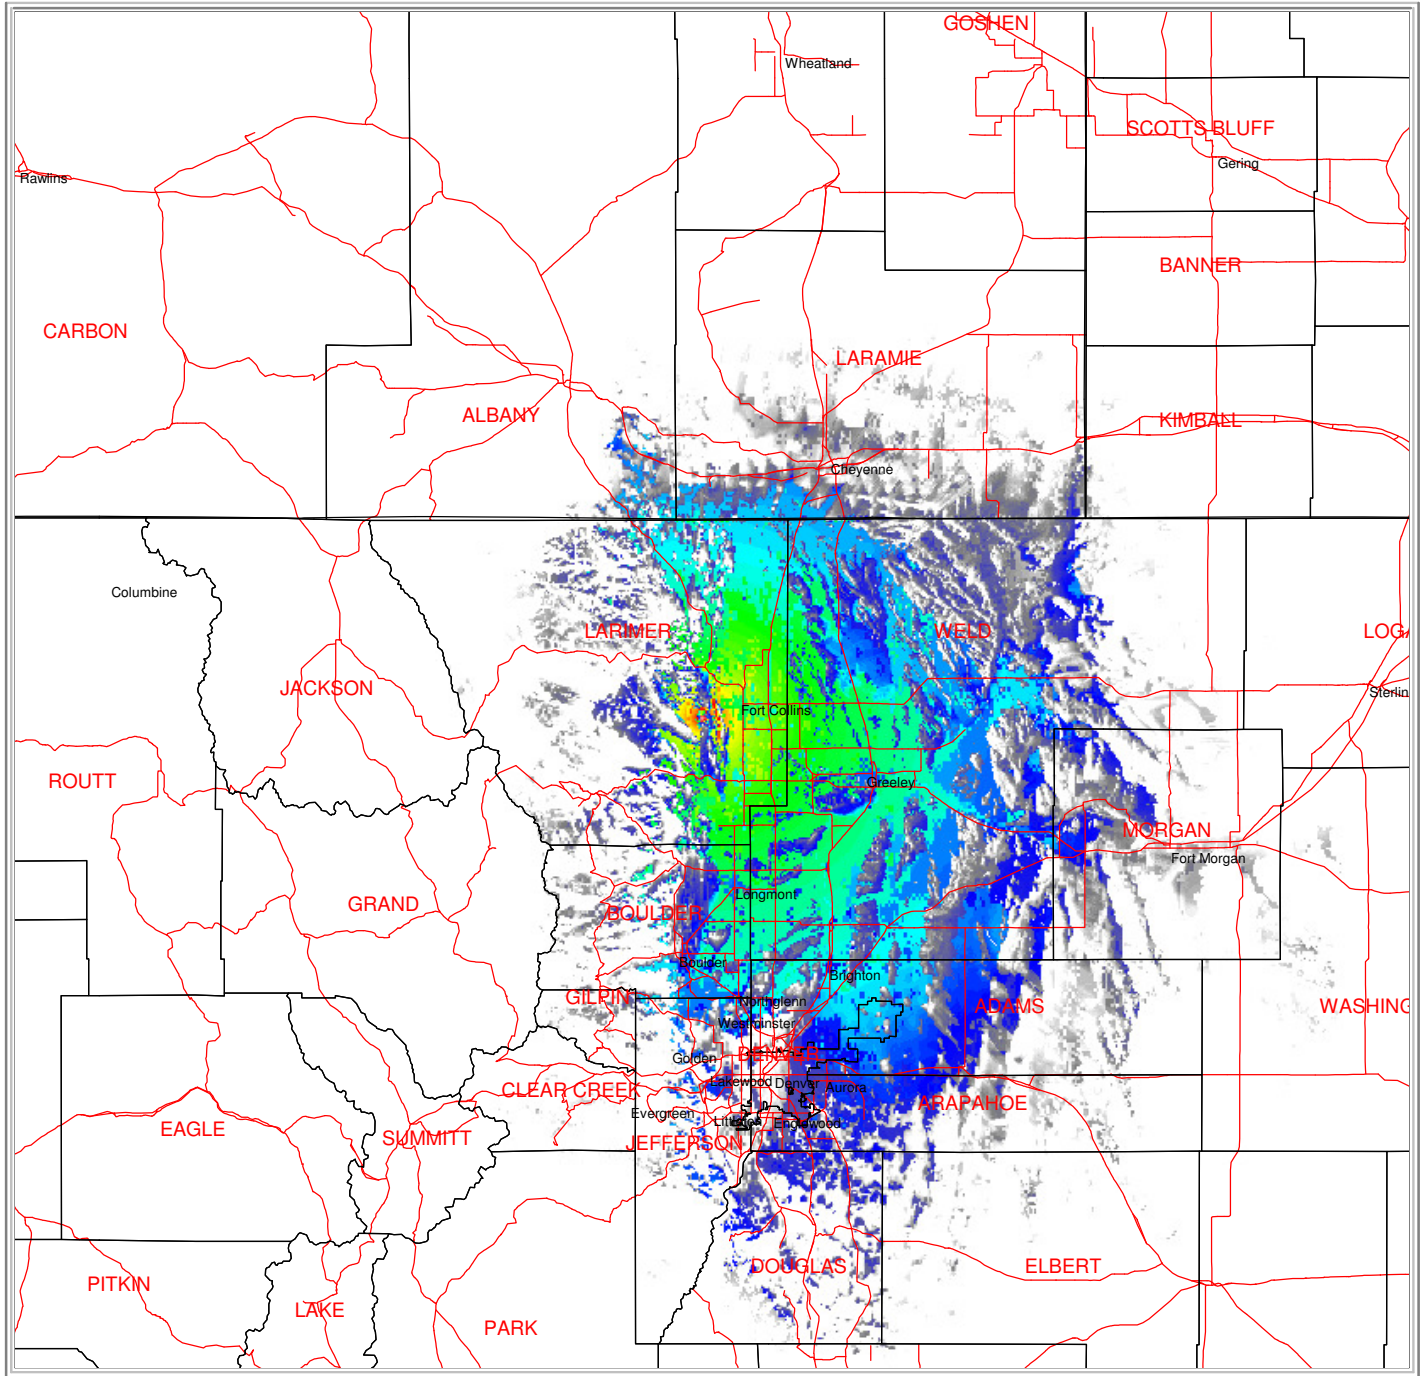

WOUPS x Horsetooth x 447.275- 100hz PL

Mobile Talk In - 35W Mobile