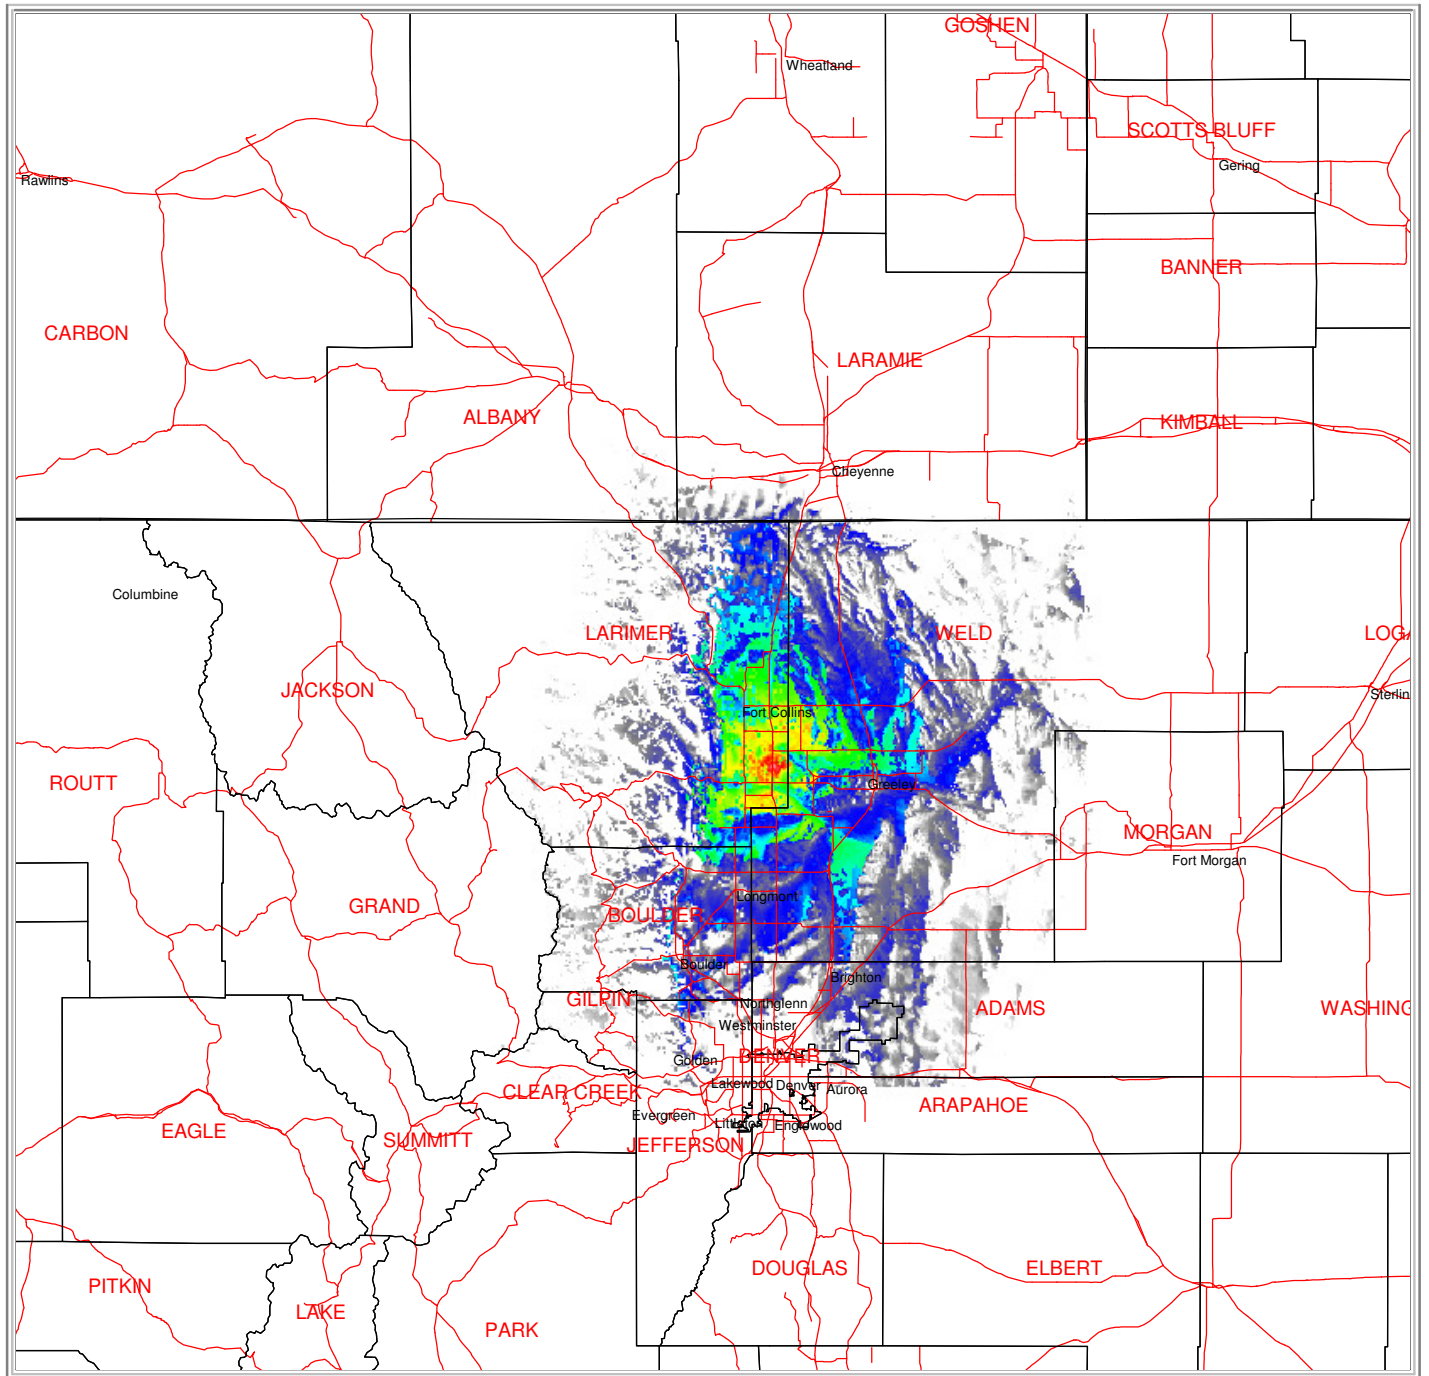

WOUPS x The Ranch x 448.025- 100hz PL

Mobile Talk In - 35W Mobile